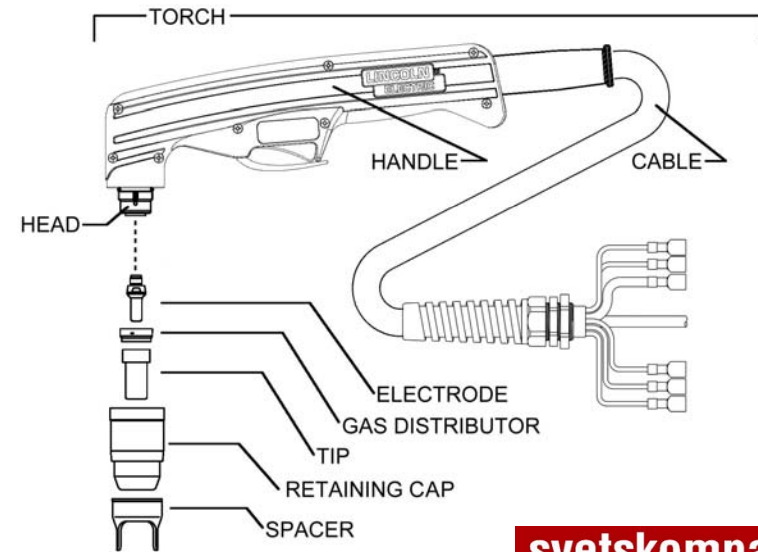

LC25

PC208/210

	LC25
Torch (Hand 3m) (1pc)	PTH-C25A-SL-3MR
Handle (1pc)	W0300601R
Head (1pc)	W0300615R
Cable (3m) (1pc)	W0300616R

svetskompaniet.se

	Electrode (blister 5pcs)	Gas Distr. (blister 3pcs)	Tip (blister 5pcs)	Retaining Cap (blister 1pc)	Spacer (blister 1pcs)
					
Cutting process 25A	W03X0893-75A	W03X0893-5R	W03X0893-76A	W03X0893-77A	W03X0893-78R

LC40 & LC60

PC620

	LC40	LC60
Torch (Hand 6m) (1pc)	PTH-040A-CX-6MA	
Torch (Hand 7.5m) (1pc)		PTH-060A-CX-7M5A
Torch (Hand 15m) (1pc)	PTH-040A-CX-15MA	PTH-060A-CX-15MA
Handle (1pc)	W0300601R	
Head (1pc)	W0300600R	
Cooling Kit (blister 1pc)	W03X0893-4R	
Cable (7.5m) (1pc)	W0300604R	
Cable (15m) (1pc)	W0300606R	
Connector (1pc)	W03X0934-2R	W03X0934-4R