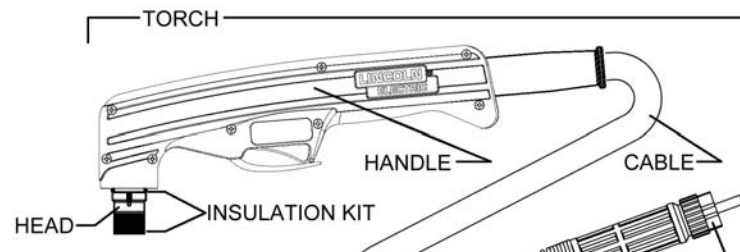

LC105

Tomahawk1538

	LC105
Torch (Hand 7.5m) (1pc)	PTH-101A-CX-7M5A
Torch (Hand 15m) (1pc)	PTH-101A-CX-15MA
Handle (1pc)	W0300609R
Head (1pc)	W0300618R
Insulation Kit (blister 1pc)	W03X0893-71R
Cable (7.5m) (1pc)	W0300620R
Cable (15m) (1pc)	W0300622R
Connector (1pc)	W03X0934-8R

svetskompaniet.se

	Electrode (blister 5pcs)	Gas Distr. (blister 2pcs)	Tip (blister 5pcs)	Retaining Cap (blister 1pc)	Spacer (blister 2pcs)	Shield Cap (blister 2pcs)	
Cutting process							
40A	W03X0893-60A	W03X0893-70R	W03X0893-61A	W03X0893-66A	W03X0893-14R	W03X0893-68A	
60A	W03X0893-60A	W03X0893-70R	W03X0893-62A	W03X0893-66A	W03X0893-14R	W03X0893-68A	
80A	W03X0893-60A	W03X0893-70R	W03X0893-63A	W03X0893-66A	W03X0893-14R	W03X0893-68A	
100A	W03X0893-60A	W03X0893-70R	W03X0893-64A	W03X0893-66A	W03X0893-14R	W03X0893-68A	
Contact 40A	W03X0893-60A	W03X0893-70R	W03X0893-61A	W03X0893-66A			W03X0893-67A
Contact 60A	W03X0893-60A	W03X0893-70R	W03X0893-62A	W03X0893-66A			W03X0893-67A
Contact 80A	W03X0893-60A	W03X0893-70R	W03X0893-63A	W03X0893-66A			W03X0893-67A
Contact 100A	W03X0893-60A	W03X0893-70R	W03X0893-64A	W03X0893-66A			W03X0893-67A
Gouging	W03X0893-60A	W03X0893-70R	W03X0893-65A	W03X0893-66A		W03X0893-69A