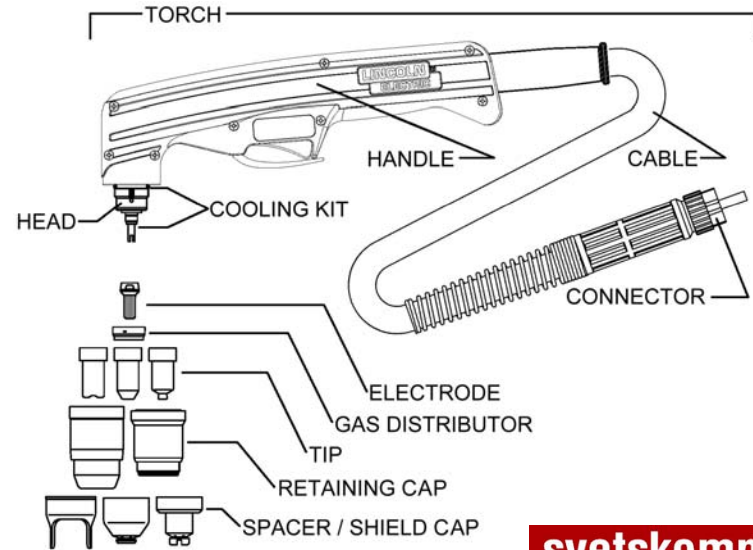

LC80 & LC100

PC1030

	LC80	LC100
Torch (Hand 7.5m) (1pc)	PTH-080A-CX-7M5A	PTH-100A-CX-7M5A
Torch (Hand 15m) (1pc)	PTH-080A-CX-15MA	PTH-100A-CX-15MA
Handle (1pc)	W0300609R	
Head (1pc)	W0300608R	
Cooling Kit (blister 1pc)	W03X0893-49R	
Cable (7.5m) (1pc)	W0300611R	
Cable (15m) (1pc)	W0300613R	
Connector (1pc)	W03X0934-7R	W03X0934-8R

svetskompaniet.se

Cutting process	Electrode (blister 5pcs)	Gas Distr. (blister 3pcs)	Tip (blister 5pcs)			Retaining Cap (blister 1pc)		Spacer (blister 2pcs)	Shield Cap (blister 2pcs)	
40A	W03X0893-25A	W03X0893-50R		W03X0893-27A		W03X0893-41A		W03X0893-14R		
50A	W03X0893-25A	W03X0893-50R		W03X0893-28A		W03X0893-41A		W03X0893-14R		
60A	W03X0893-25A	W03X0893-50R		W03X0893-29A		W03X0893-41A		W03X0893-14R		
70A	W03X0893-25A	W03X0893-51R		W03X0893-30A		W03X0893-42A		W03X0893-14R		
80A	W03X0893-25A	W03X0893-51R		W03X0893-31A		W03X0893-42A		W03X0893-14R		
100A	W03X0893-25A	W03X0893-51R		W03X0893-32A		W03X0893-42A		W03X0893-14R		
Dir Contact 40A	W03X0893-25A	W03X0893-50R	W03X0893-26A			W03X0893-41A				
Contact 50A	W03X0893-25A	W03X0893-50R			W03X0893-33A		W03X0893-43A			W03X0893-44A
Contact 60A	W03X0893-25A	W03X0893-50R			W03X0893-34A		W03X0893-43A			W03X0893-44A
Contact 70A	W03X0893-25A	W03X0893-51R			W03X0893-35A		W03X0893-43A			W03X0893-45A
Contact 80A	W03X0893-25A	W03X0893-51R			W03X0893-36A		W03X0893-43A			W03X0893-45A
Contact 100A	W03X0893-25A	W03X0893-51R			W03X0893-37A		W03X0893-43A			W03X0893-45A
Gouging	W03X0893-25A	W03X0893-51R			W03X0893-38A		W03X0893-43A		W03X0893-48A