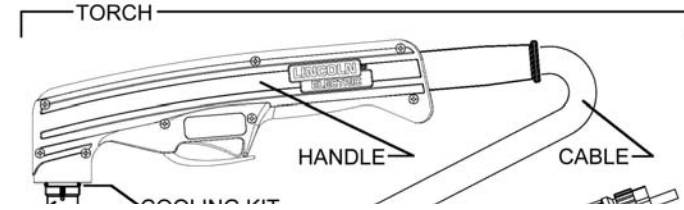

LC25

PC208/210

	LC25
Torch (Hand 3m) (1pc)	PTH-C25A-SL-3MR
Handle (1pc)	W0300601R
Head (1pc)	W0300615R
Cable (3m) (1pc)	W0300616R

svetskompaniet.se

	Electrode (blister 5pcs)	Gas Distr. (blister 3pcs)	Tip (blister 5pcs)	Retaining Cap (blister 1pc)	Spacer (blister 1pcs)
					
Cutting process 25A	W03X0893-75A	W03X0893-5R	W03X0893-76A	W03X0893-77A	W03X0893-78R

LC40 & LC60

PC620

	LC40	LC60
Torch (Hand 6m) (1pc)	PTH-040A-CX-6MA	
Torch (Hand 7.5m) (1pc)		PTH-060A-CX-7M5A
Torch (Hand 15m) (1pc)	PTH-040A-CX-15MA	PTH-060A-CX-15MA
Handle (1pc)	W0300601R	
Head (1pc)	W0300600R	
Cooling Kit (blister 1pc)	W03X0893-4R	
Cable (7.5m) (1pc)	W0300604R	
Cable (15m) (1pc)	W0300606R	
Connector (1pc)	W03X0934-2R	W03X0934-4R