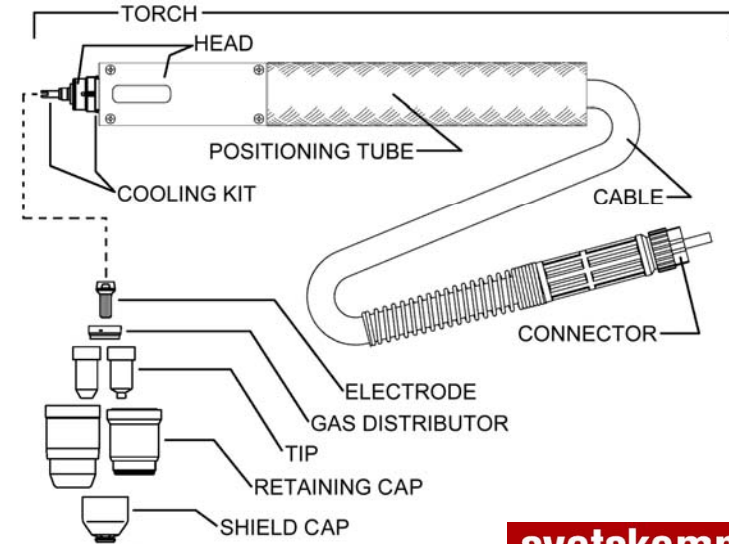

LC80M & LC100M

PC1030

	LC80M	LC100M
Torch (Machine 7.5m) (1pc)	PTM-080A-CX-7M5A	PTM-100A-CX-7M5A
Torch (Machine 15m) (1pc)	PTM-080A-CX-15MA	PTM-100A-CX-15MA
Positioning tube (1pc)	W0300603R	
Head (1pc)	W0300610R	
Cooling Kit (blister 1pc)	W03X0893-49R	
Cable (7.5m) (1pc)	W0300612R	
Cable (15m) (1pc)	W0300614R	
Connector (1pc)	W03X0934-7R	W03X0934-8R

svetskompaniet.se

Cutting process	Electrode (blister 5pcs)	Gas Distr. (blister 3pcs)	Tip (blister 5pcs)		Retaining Cap (blister 1pc)		Shield Cap (blister 2pcs)
40A	W03X0893-25A	W03X0893-50R	W03X0893-27A		W03X0893-41A		
50A	W03X0893-25A	W03X0893-50R	W03X0893-28A		W03X0893-41A		
60A	W03X0893-25A	W03X0893-50R	W03X0893-29A		W03X0893-41A		
70A	W03X0893-25A	W03X0893-51R	W03X0893-30A		W03X0893-42A		
80A	W03X0893-25A	W03X0893-51R	W03X0893-31A		W03X0893-42A		
100A	W03X0893-25A	W03X0893-51R	W03X0893-32A		W03X0893-42A		
Shielded 40A	W03X0893-25A	W03X0893-50R		W03X0893-52A		W03X0893-43A	W03X0893-46A
Shielded 50A	W03X0893-25A	W03X0893-50R		W03X0893-33A		W03X0893-43A	W03X0893-46A
Shielded 60A	W03X0893-25A	W03X0893-50R		W03X0893-34A		W03X0893-43A	W03X0893-46A
Shielded 70A	W03X0893-25A	W03X0893-51R		W03X0893-35A		W03X0893-43A	W03X0893-47A
Shielded 80A	W03X0893-25A	W03X0893-51R		W03X0893-36A		W03X0893-43A	W03X0893-47A
Shielded 100A	W03X0893-25A	W03X0893-51R		W03X0893-37A		W03X0893-43A	W03X0893-47A
Gouging	W03X0893-25A	W03X0893-51R		W03X0893-38A		W03X0893-43A	W03X0893-48A