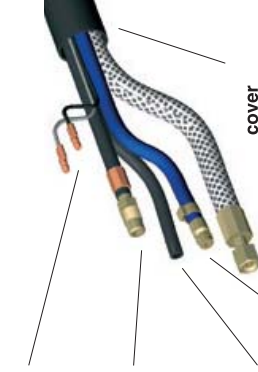

ERGOPLUS 500

V peak	113	Ø mm	1,0 - 1,2 - 1,6 2,0 - 2,4	X	500A CO ₂ 100% 450A Mix
	2-4 bar		1-6 l/min		

CODE	↔	↔	↔
MB7843	3 m	EURO	
MB7844	4 m	EURO	
MB7845	5 m	EURO	

ERGOPLUS 500

trafimetdistribution.com

Better performances
and protection
for your torch

UT1000157

control leads
BX0156, 3 m
BX0157, 4 m
BX0158, 5 m

wire conduit
QB0072, 3 m
QB0073, 4 m
QB0074, 5 m

gas hose
QB0080, 3 m
QB0081, 4 m
QB0082, 5 m

water inlet hose
QA0019, 3 m
QA0020, 4 m
QA0021, 5 m

cover
MQ0205, 3 m
MQ0206, 4 m
MQ0207, 5 m

water outlet - power cable
QA0019, 3 m
QA0020, 4 m
QA0021, 5 m

Ø	Cu	Cu-Ni	Cu for Al	CuCrZr	Triangular Cu
0,6	MD0009-06	MD0009-36			
0,8	MD0009-08	MD0009-38	MD0009-58	MD0009-78	MD1009-08
0,9	MD0009-09				
1,0	MD0009-10	MD0009-40	MD0009-60	MD0009-80	MD1009-10
1,2	MD0009-12	MD0009-42	MD0009-62	MD0009-82	MD1009-12
1,4	MD0009-14	MD0009-44			
1,6	MD0009-16	MD0009-46	MD0009-66		