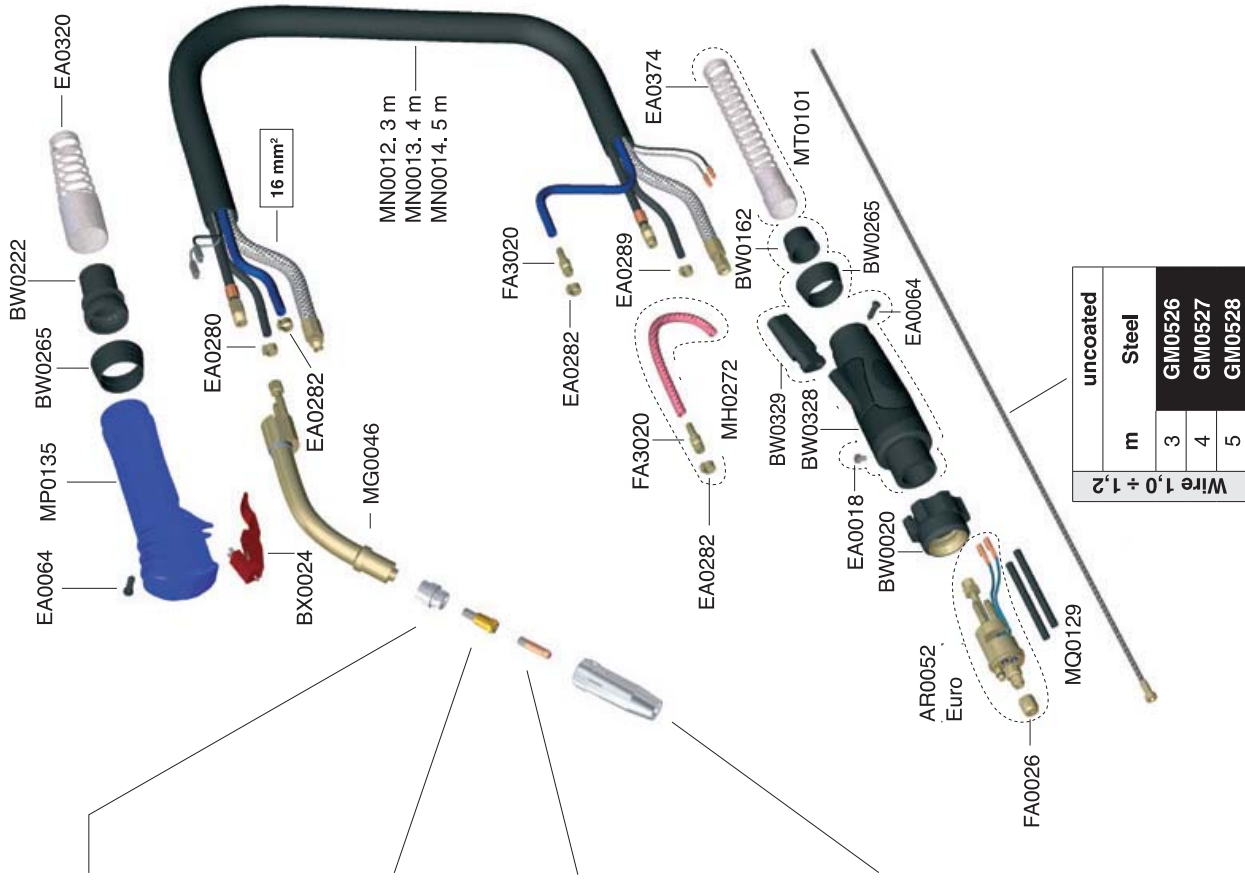

ME0084 plastic white	ME0584 ceramic	ME0086 silicon red	ME0484 compound high tech
20	20	20	20

MD0138-00
brass

Ø	Cu	Cu-Ni	Cu for Al	CuCrZr
0,6	MD0008-06	MD0008-36		
0,8	MD0008-08	MD0008-38	MD0008-58	MD0008-78
0,9	MD0008-09			
1,0	MD0008-10	MD0008-40	MD0008-60	MD0008-80
1,2	MD0008-12	MD0008-42	MD0008-62	MD0008-82

MC0302	MC0301	MC0300	MC0303
63,5	63,5	63,5	68
Ø10	Ø12,5	Ø17	Ø17