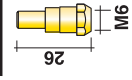

ME0084 plastic white	ME0584 ceramic	ME0086 silicon red	ME0484 compound high tech
20	20	20	20

MD0138-00
brass

Ø	Cu	Cu-Ni	Cu for Al	CuCrZr
0,6	MD0008-06	MD0008-36		
0,8	MD0008-08	MD0008-38	MD0008-58	MD0008-78
0,9	MD0008-09			
1,0	MD0008-10	MD0008-40	MD0008-60	MD0008-80
1,2	MD0008-12	MD0008-42	MD0008-62	MD0008-82

MC0302	MC0301	MC0300	MC0303
63,5	63,5	63,5	68
Ø10	Ø12,5	Ø17	Ø17