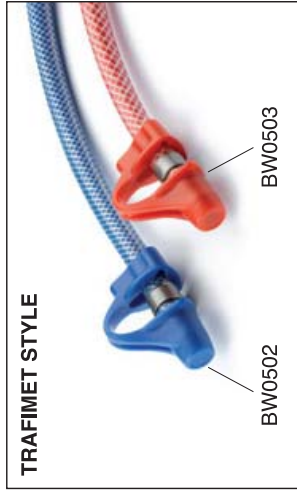

ERGOPLUS 240

V _{peak}	113	Ø	0,8 - 0,9 1,0 - 1,2	X	300A CO ₂ 100% 270A Mix
	2-4 bar		1.6 l/min		

CODE	← →	↕
MB7543	3 m	EURO
MB7544	4 m	EURO
MB7545	5 m	EURO

*Better performances
and protection
for your torch*

UT1000157

control leads

- BX0156, 3 m
- BX0157, 4 m
- BX0158, 5 m

wire conduit

- QB0072, 3 m
- QB0073, 4 m
- QB0074, 5 m

gas hose

- QB0080, 3 m
- QB0081, 4 m
- QB0082, 5 m

water inlet hose

- QA0076, 3 m
- QA0077, 4 m
- QA0078, 5 m

cover

- MQ0205, 3 m
- MQ0206, 4 m
- MQ0207, 5 m

water outlet - power cable

- QA0019, 3 m
- QA0020, 4 m
- QA0021, 5 m

ME0084 plastic white	ME0584 ceramic	ME0086 silicon red	ME0484 compound high tech
20	20	20	20