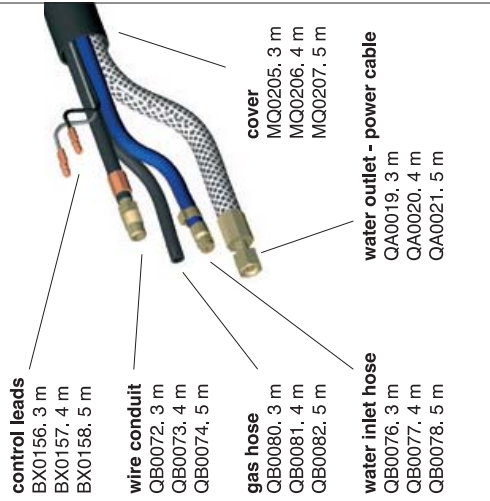

ERGOPLUS 240

V _{peak}	113	Ø	0,8 - 0,9 1,0 - 1,2	X	300A CO ₂ 100% 270A Mix
	2-4 bar		1.6 l/min		

CODE	← →	↕
MB7543	3 m	EURO
MB7544	4 m	EURO
MB7545	5 m	EURO

*Better performances
and protection
for your torch*

UT1000157

control leads

- BX0156, 3 m
- BX0157, 4 m
- BX0158, 5 m

wire conduit

- QB0072, 3 m
- QB0073, 4 m
- QB0074, 5 m

gas hose

- QB0080, 3 m
- QB0081, 4 m
- QB0082, 5 m

water inlet hose

- QA0076, 3 m
- QA0077, 4 m
- QA0078, 5 m

cover

- MQ0205, 3 m
- MQ0206, 4 m
- MQ0207, 5 m

water outlet - power cable

- QA0019, 3 m
- QA0020, 4 m
- QA0021, 5 m

ME0084 plastic white	ME0584 ceramic	ME0086 silicon red	ME0484 compound high tech
20	20	20	20